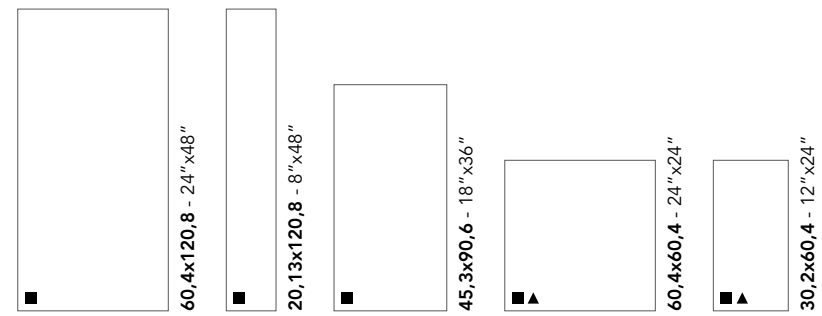

■ **Naturale/Rettificato**
Matte/Rectified
Matt/Rektifiziert
Matt/Rectifié

▲ **Esterno/Rettificato**
Outdoor/Rectified
Aussenbereich/Rektifiziert
Exterieur/Rectifié

CONCRETE
DARK GREY 60,4x60,4 - 24''x24''
Naturale/Rettificato - Matte/Rectified