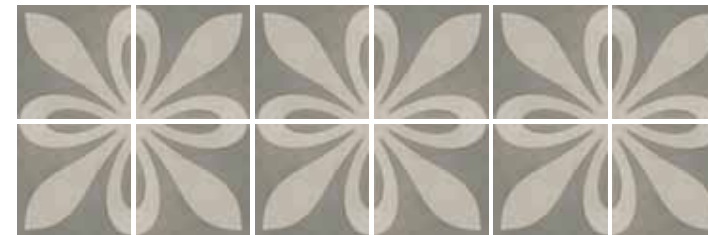

# *Cementine Boho*

CEMENTINE BOHO  
BOHO\_2 20x20 - 8"x8"  
Naturale/Rettificato - Matte/Rectified

Collection

# Cementine Boho

Designed by SILVIA STANZANI

GRES PORCELLANATO BODY-COLOR

BOHO\_MIX

BOHO\_MINI

BOHO\_1

BOHO\_4

BOHO\_2